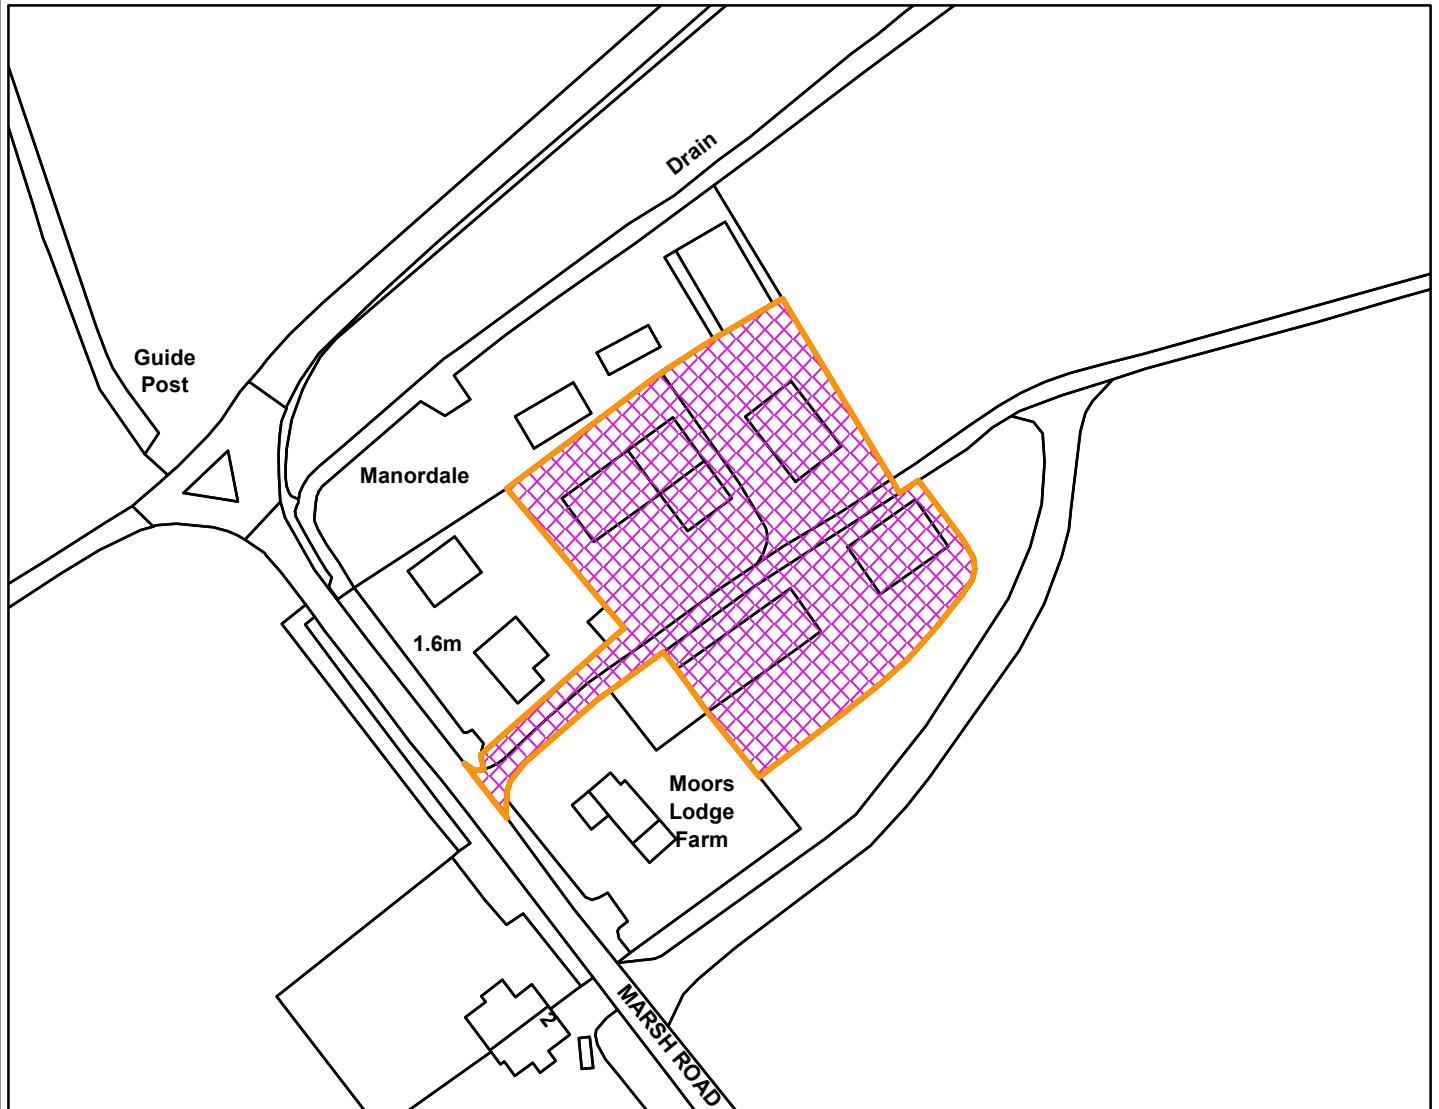

23/00540/F

Borough Council of
King's Lynn &
West Norfolk

Beaupre Barns Marsh Road PE14 8BN

Legend

Scale: 1:1,250

Reproduced from the Ordnance Survey map with permission of the Controller of His Majesty's Stationery Office © Crown Copyright 2023.

Unauthorised reproduction infringes Crown Copyright and may lead to prosecution or civil proceedings.

Organisation	BCKLWN
Department	Department
Comments	
Date	22/11/2023
MSA Number	0100024314